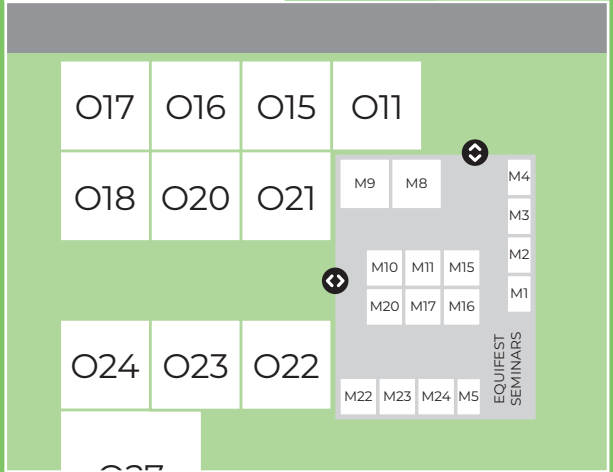

INDOOR ARENA

SHOPPING MARQUEE

Equifest 
9-11 December 2022, Christchurch

FOOD & DRINK **COFFEE** **BAR** **TOILETS**

FIRST AID **WATER STATION** **EVENT OFFICE & INFO** **BUILDING ACCESS**