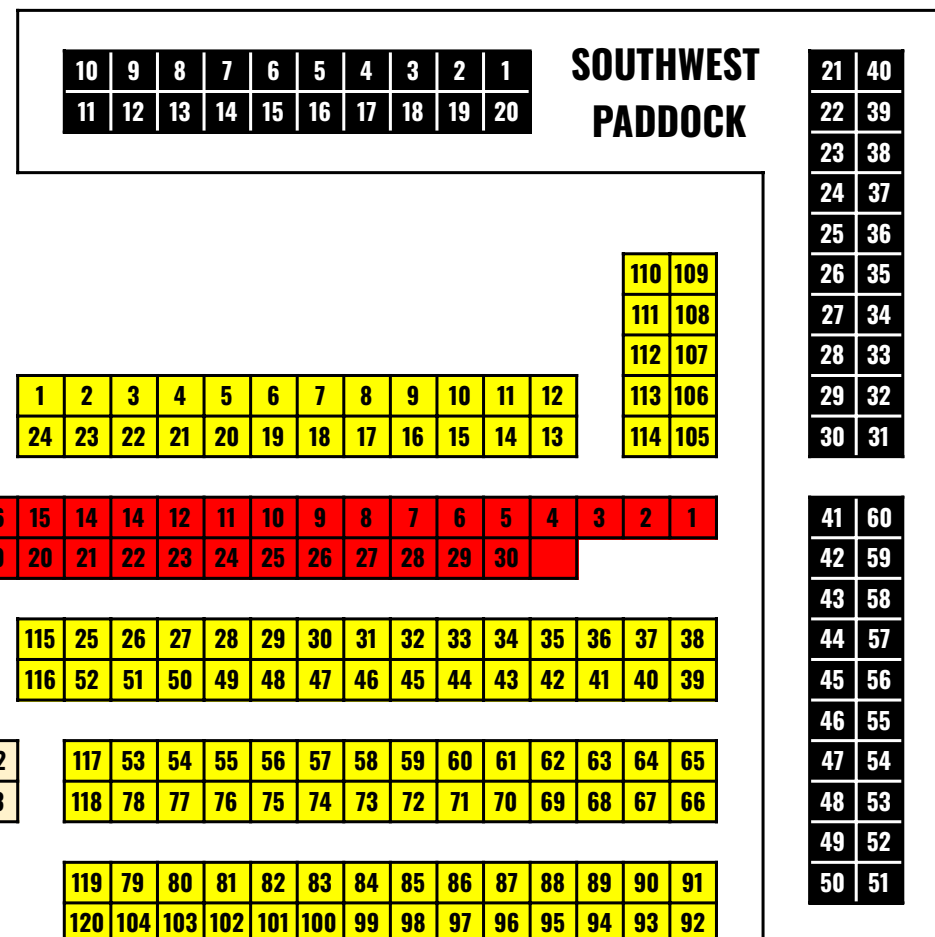

# YARD & STABLE PLAN

24	23	22	21	20	19	18	17	16	15	14	13
1	2	3	4	5	6	7	8	9	10	11	12

56	55	54	53	52	51	50	49
41	42	43	44	45	46	47	48

25	26	27	28	29	30	31	32
40	39	38	37	36	35	34	33

- No horses are to be kept in the sheep yards at any time.
- Manure to be placed in the manure heaps provided. Please do not place in rubbish bins or around trees within the showgrounds. Those yarding in the Southwest paddock may place manure around the poplar trees.
- Yards and Stables will be inspected after 3pm on Sunday. Prize money will be withheld if they are not left clean. Please make sure all chains are done up when leaving to prevent mower damage.
- If you have a scratching or no longer require all your allocated yards; please notify Rebecca Drummond - Event Secretary ASAP on 022 415 1941 or email [entriesscno@gmail.com](mailto:entriesscno@gmail.com)
- No swapping yards without first confirming with Event Secretary. As you do not want your prize money withheld if the person you swapped with doesn't leave it clean!

38	39	40	41	42	43	44	45	46	47	48	49	50	51	52	53	54	55	56	57	58	59	60	61	62
37	36	35	34	33	32	31	30	29	28	27	26	25	24	23	22	21	20	19	18	17	16	15	14	13

1	2	3	4	5	6	7	8	9	10	11	12
1-4 COVERED YARDS, 5-12 STALLION BOXES											