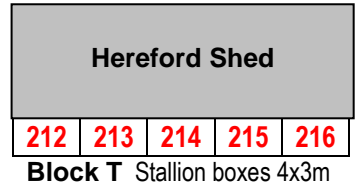

SOLWAY SHOWGROUNDS - STABLING PLAN

Judd's Rd Block (JR)												
72	71	70	69	68	67	66	65	64	63	62	61	60
← Small covered yards 3x3m →										← Boxes → Stall		

Boxes with large numbers are suitable for stallions