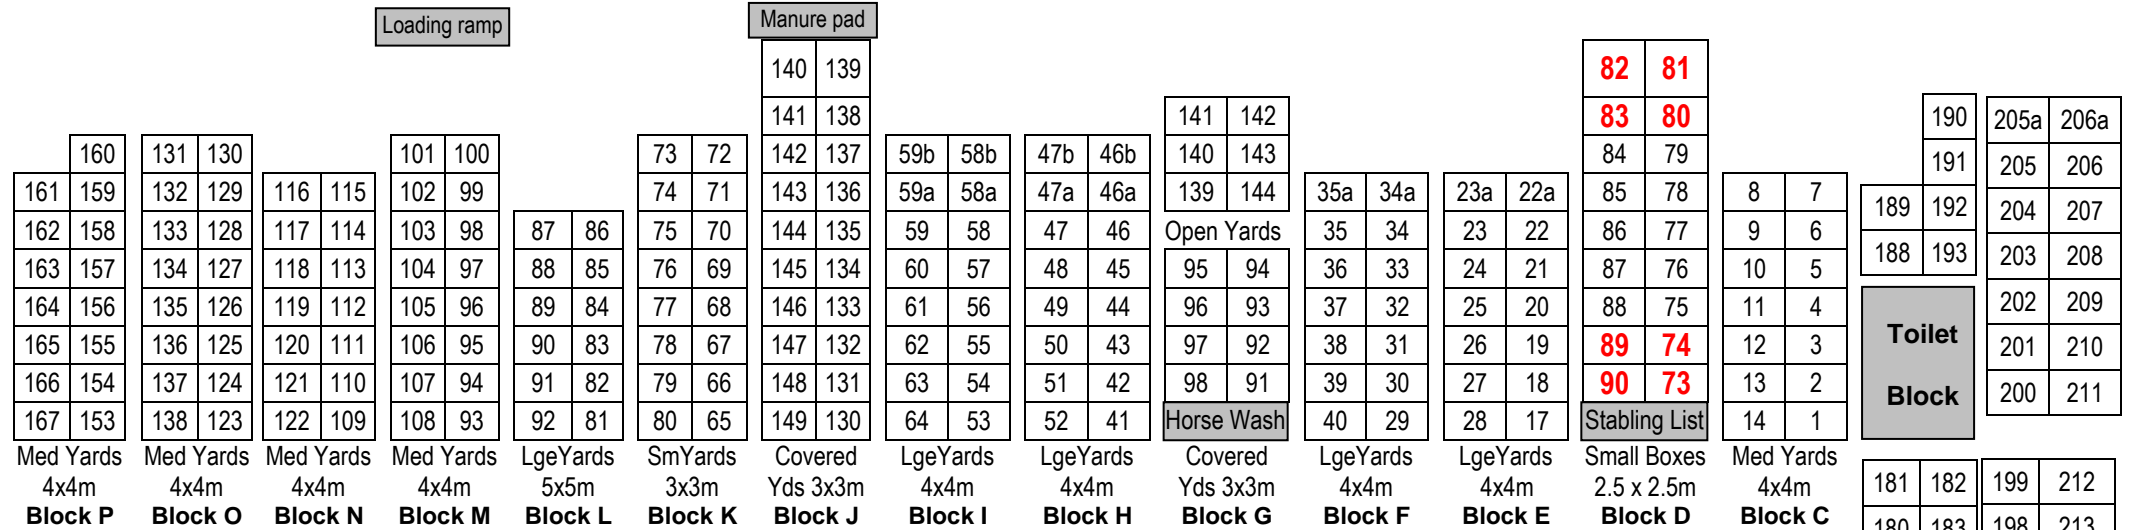

SOLWAY SHOWGROUNDS - STABLING PLAN

Judd's Rd Block (JR)												
72	71	70	69	68	67	66	65	64	63	62	61	60
← Small covered yards 3x3m →										← Boxes → Stall		

Boxes with large numbers are suitable for stallions

SOLWAY SHOWGROUNDS - STABLING PLAN