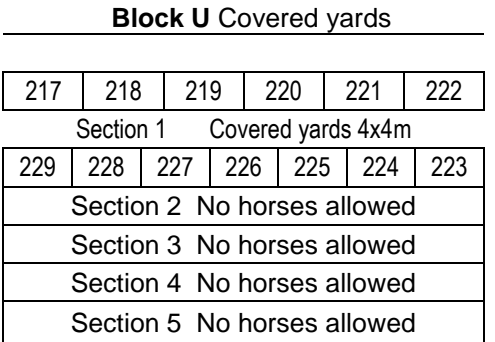

SOLWAY SHOWGROUNDS - STABLING PLAN

Judd's Rd Block (JR)												
72	71	70	69	68	67	66	65	64	63	62	61	60
← Small covered yards 3x3m →										← Boxes → Stall		

Boxes with large numbers are suitable for stallions