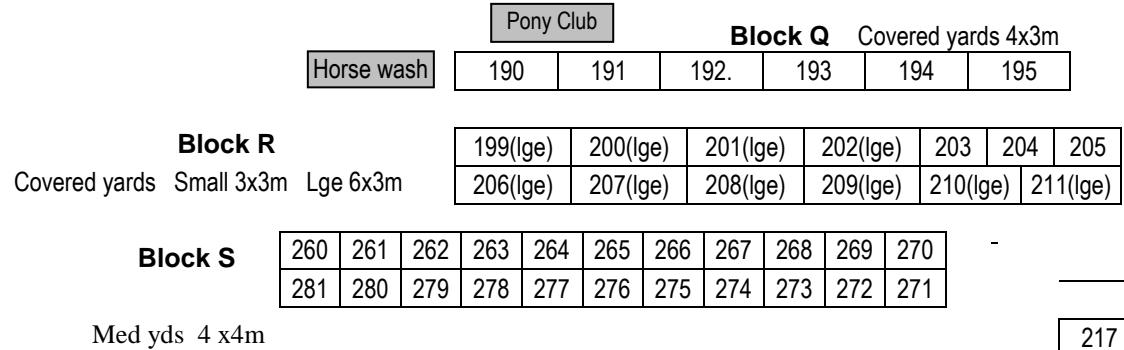

SOLWAY SHOWGROUNDS - STABLING PLAN

Judd's Rd Block (JR)												
72	71	70	69	68	67	66	65	64	63	62	61	60
← Small covered yards 3x3m →										← Boxes → Stall		

Boxes with large numbers are suitable for stallions

SOLWAY SHOWGROUNDS - STABLING PLAN