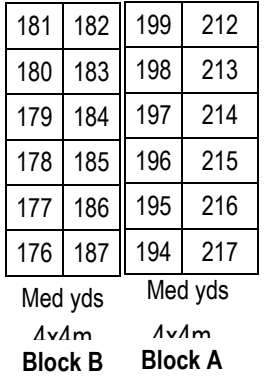

SOLWAY SHOWGROUNDS - STABLING PLAN

Judd's Rd Block (JR)												
72	71	70	69	68	67	66	65	64	63	62	61	60
← Small covered yards 3x3m →										← Boxes → Stall		

Boxes with large numbers are suitable for stallions