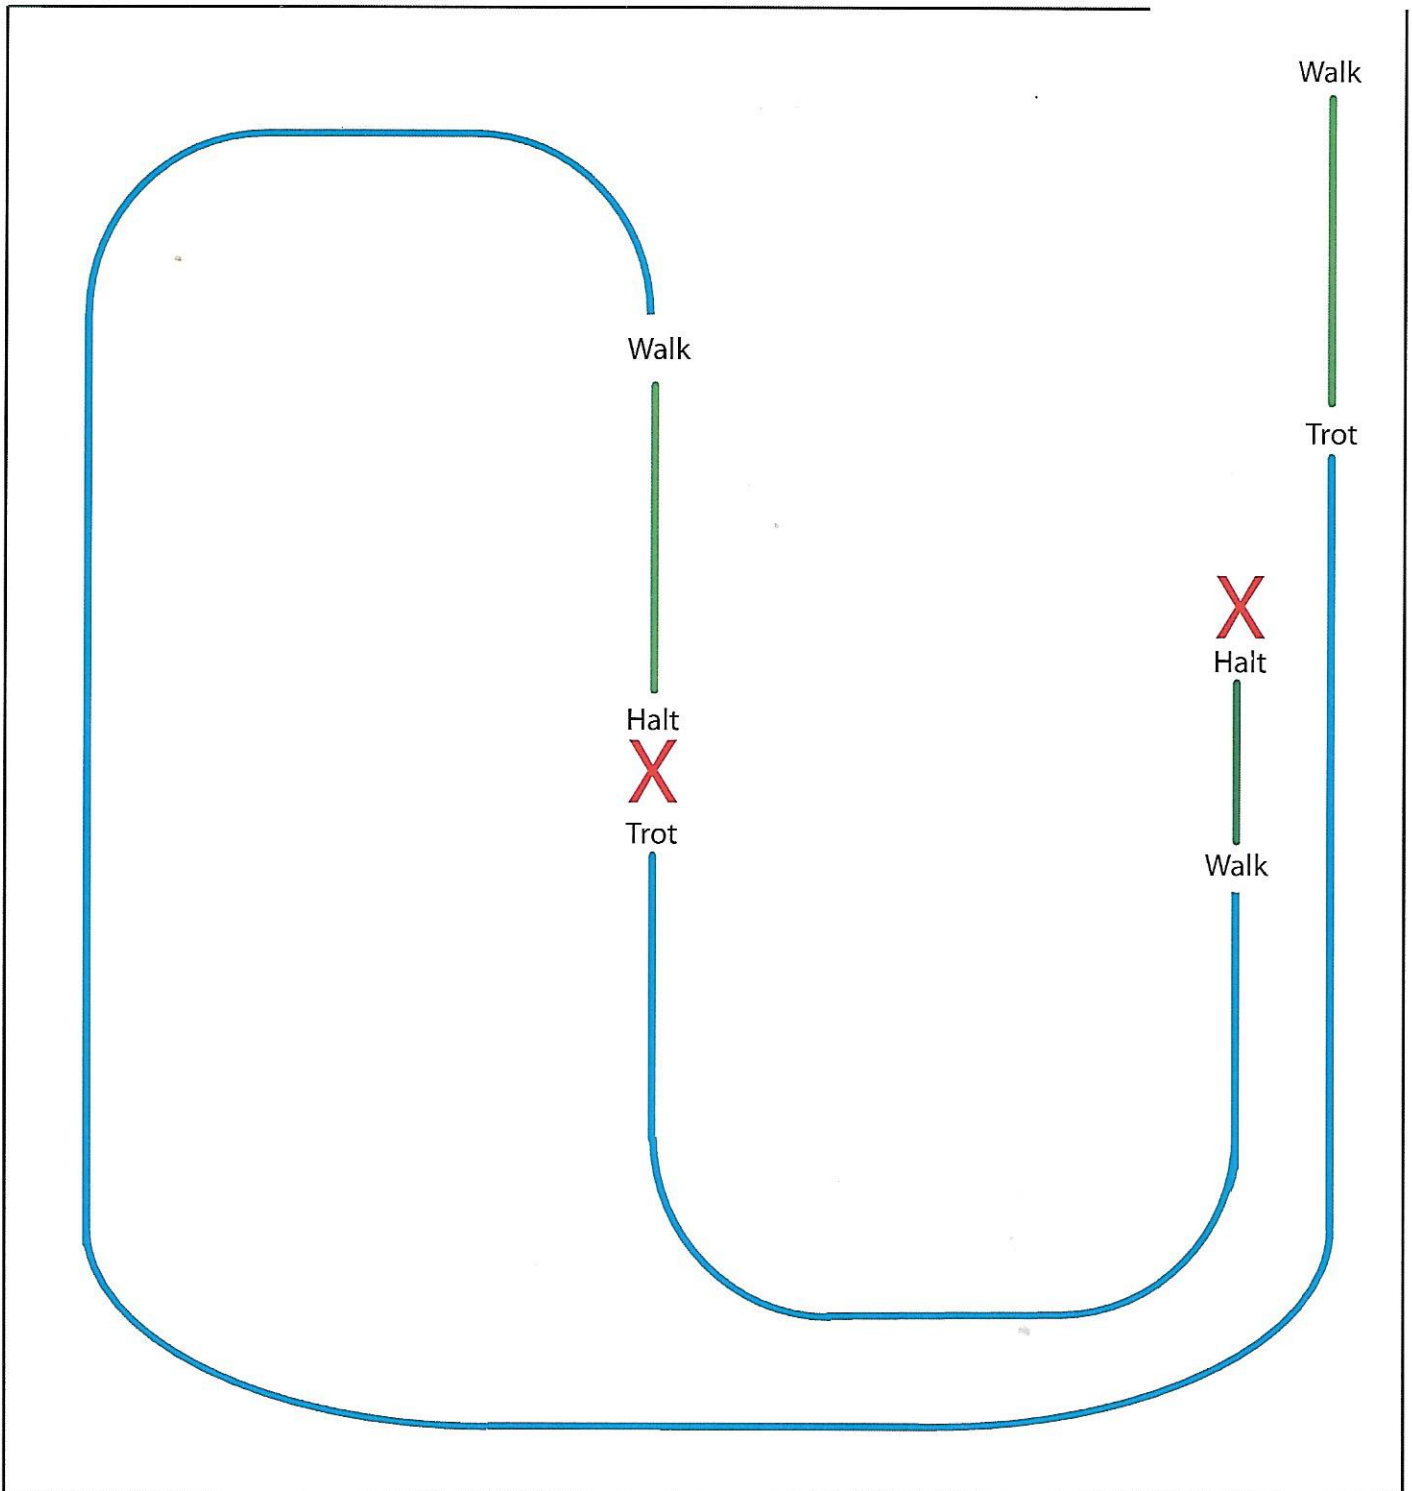

Lead Rein

Workout for class 22 & 23

KEY

Walk

Trot

Halt