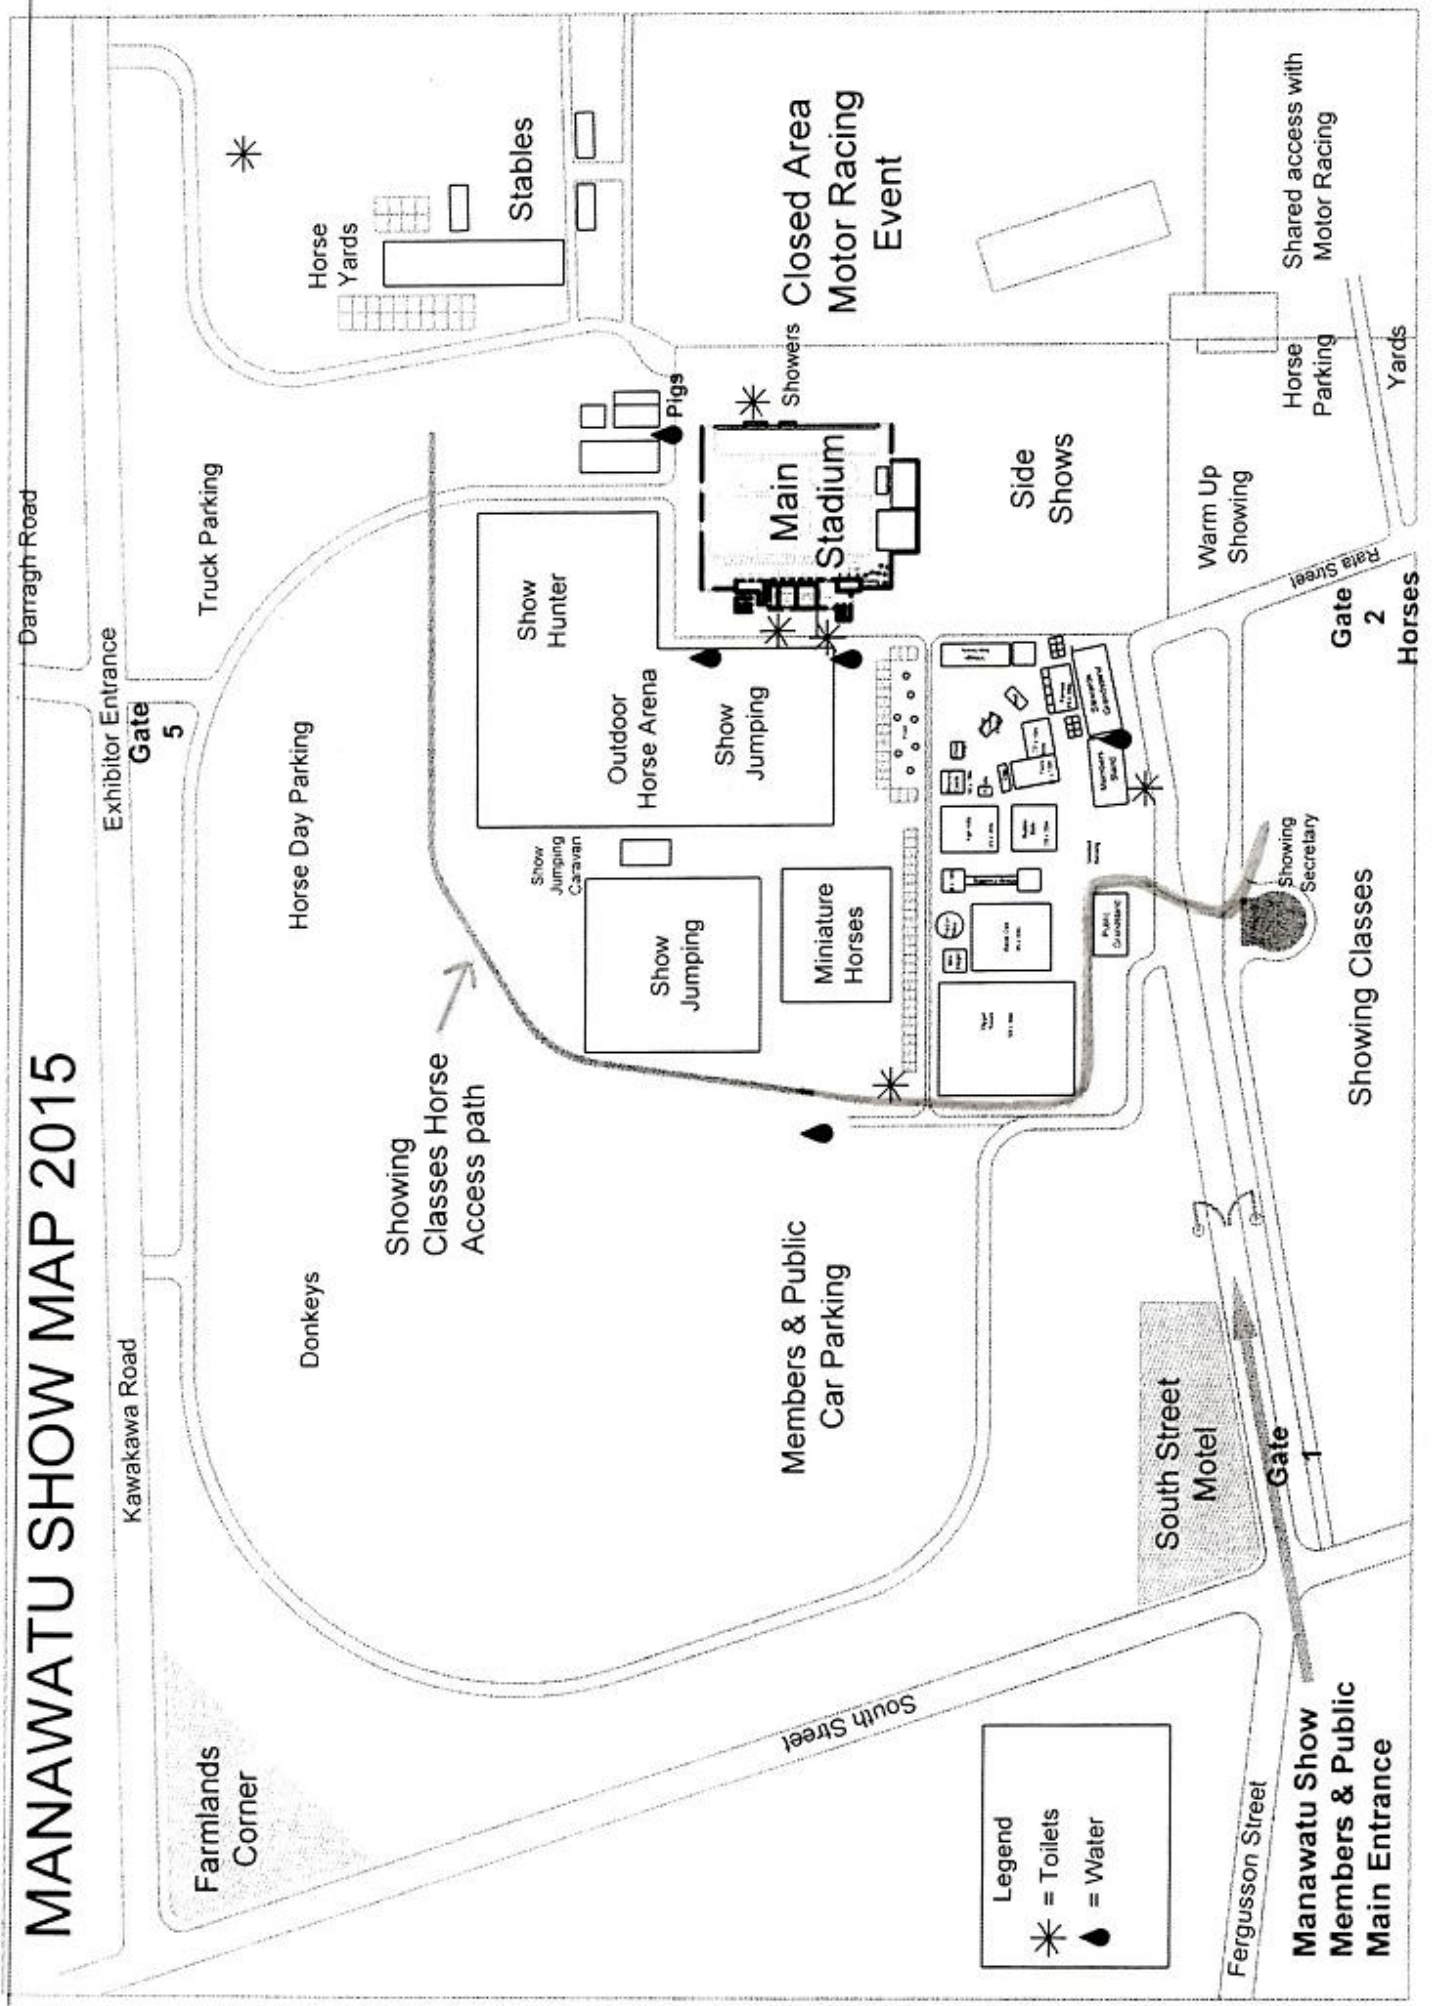

MANAWATU SHOW MAP 2015

Legend

- * = Toilets
- = Water