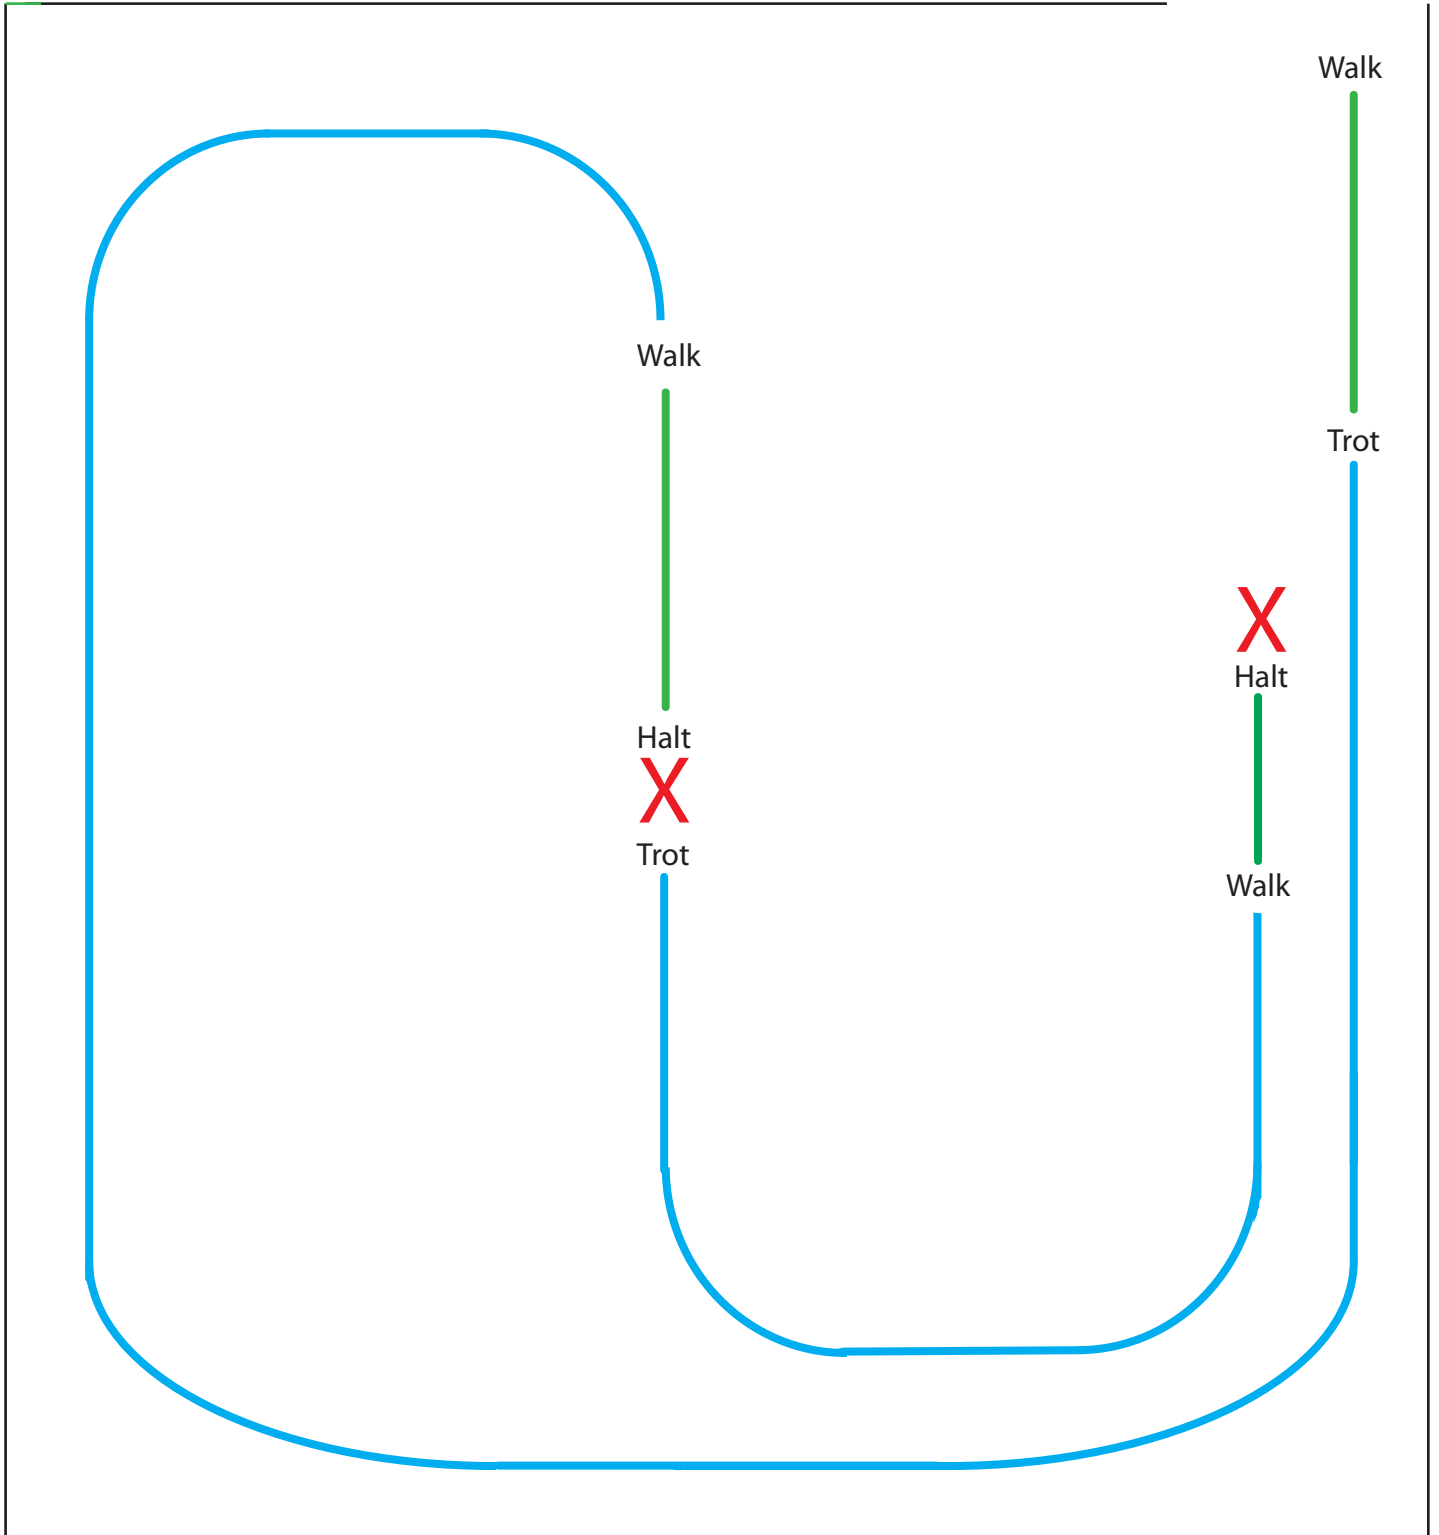

Lead Rein

KEY

Walk

Trot

Halt